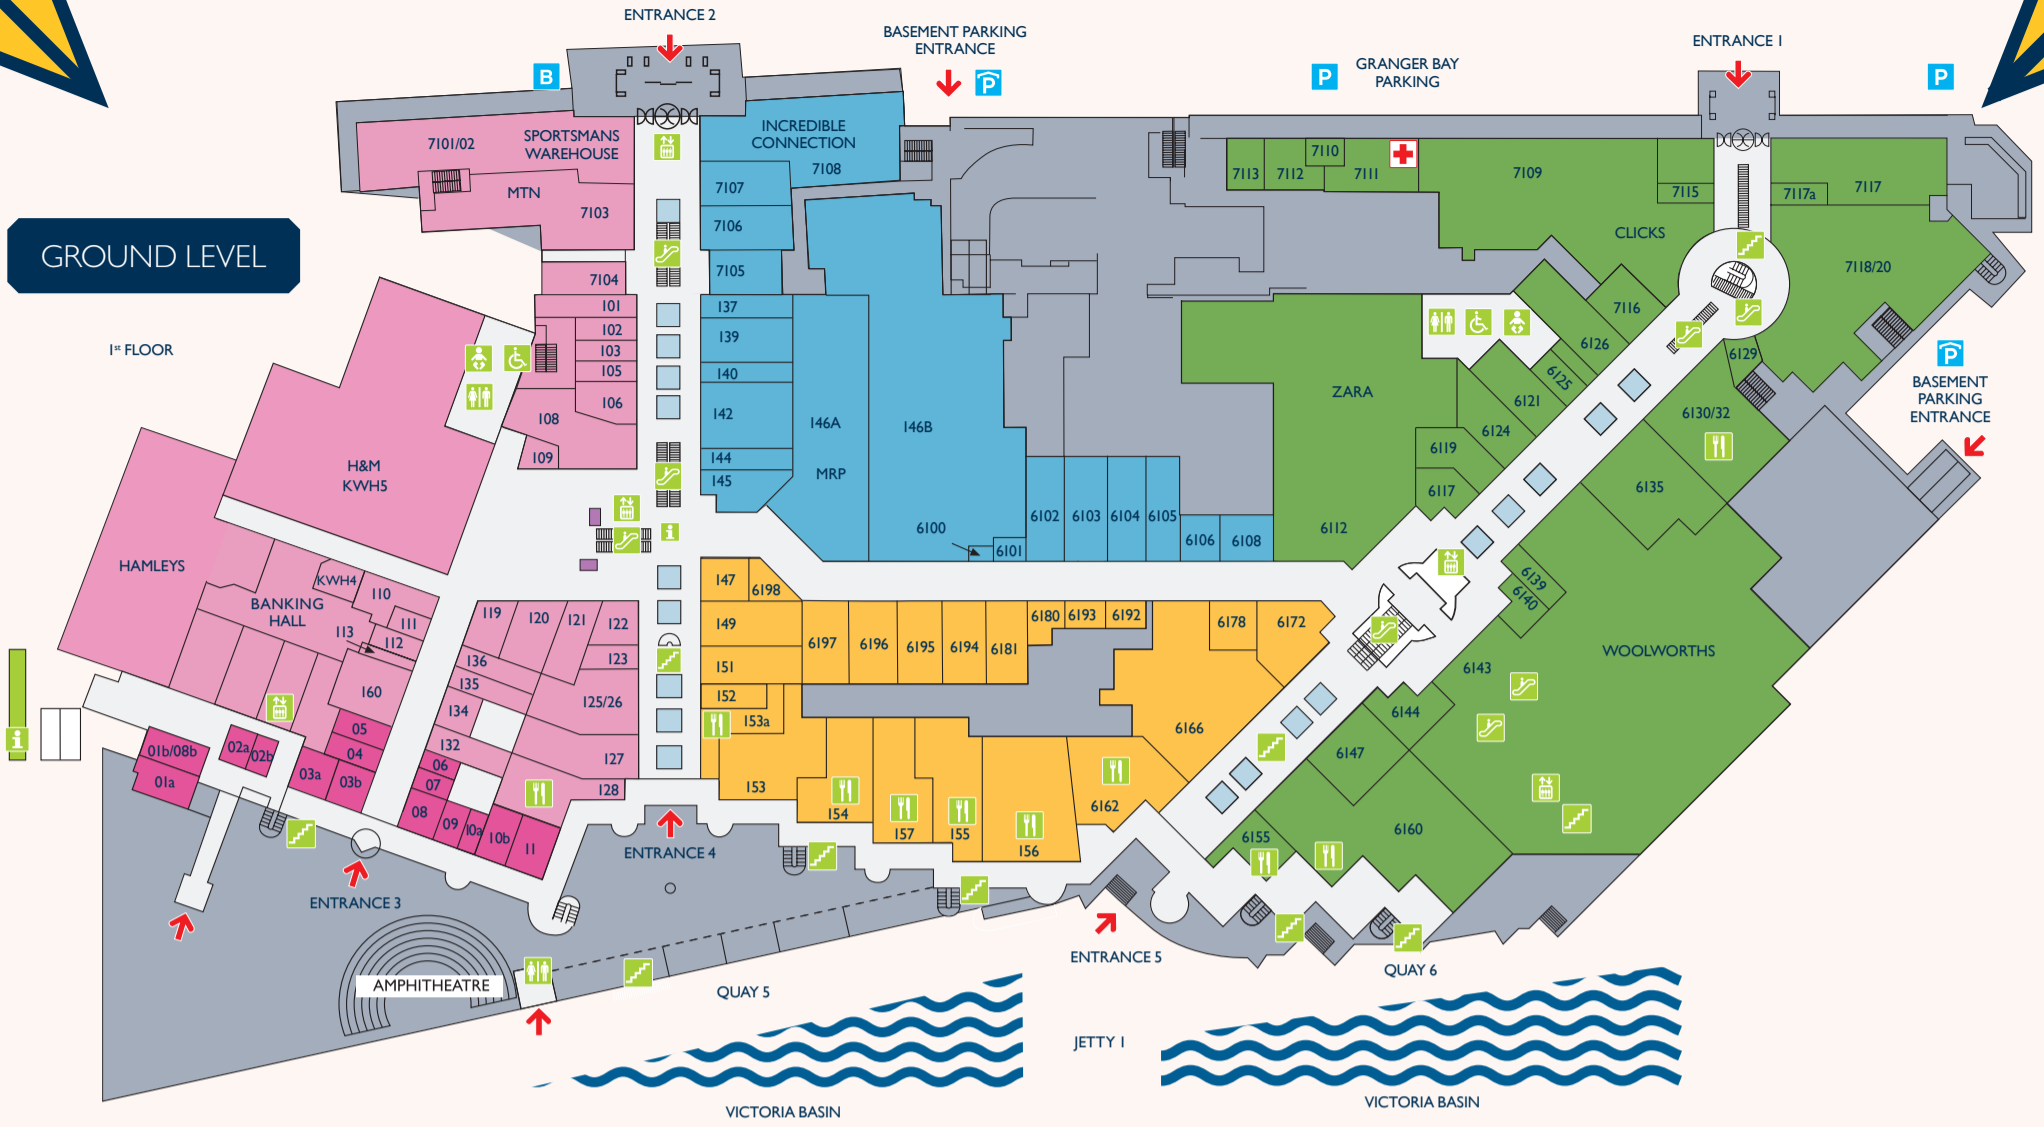

GROUND LEVEL

- Accessories**
- Cashmere Exclusives Kiosk
- Dog's Life Kiosk
- EyeQ Optometrist 7114
- Fossil 140
- Iqos Kiosk
- Kapten & Son Kiosk
- Lentes & Marcos Kiosk
- Lovisa 6178
- Ray-Ban Kiosk
- Sealand Gear Kiosk
- Sexy Socks Kiosk
- Superfine Kiosk
- The Watch Boutique Kiosk
- Zahava Kiosk
- Audio & Visual**
- Audiolens 7105
- Digital Eye Imaging 6193
- Incredible Connection 7108
- Banks, ATMs, Bureau de Change**
- Absa, FNB, Nedbank & Standard Bank Banks Bidvest Banking Hall
- Bank Kiosk
- Imali Express 6100
- Travelex Kiosk
- Beauty & Fragrance**
- Africology 103
- The Body Shop 106
- Edge for Men 151
- Goodleaf Kiosk
- Gratiea Kiosk
- Jo Malone 6117
- Kiehl's 101
- Lush 7104
- MAC 6140
- Partners Hair Design for Ladies 7115
- Partners Hair Design for Men 6181
- Rain 105
- Urban Decay 102
- Books & Stationery**
- Exclusive Books 6160
- Typo 6196
- Yokico 112
- Cellphone & Services**
- Cellucity 6129
- Hi 137
- iStore 7106
- MTN 7103
- Telkom SA 139
- Vodacom Shop 7107
- Coffee Shops / Bakeries & Cafés**
- Bootlegger Kiosk
- Creamery 6160b
- Love Revenge Cappuccino Kiosk
- Paul's Bakery 128
- Rootbar 6160b
- Royale Eatery 6160b
- Seattle Coffee 6160b
- Vida e Caffé 6104