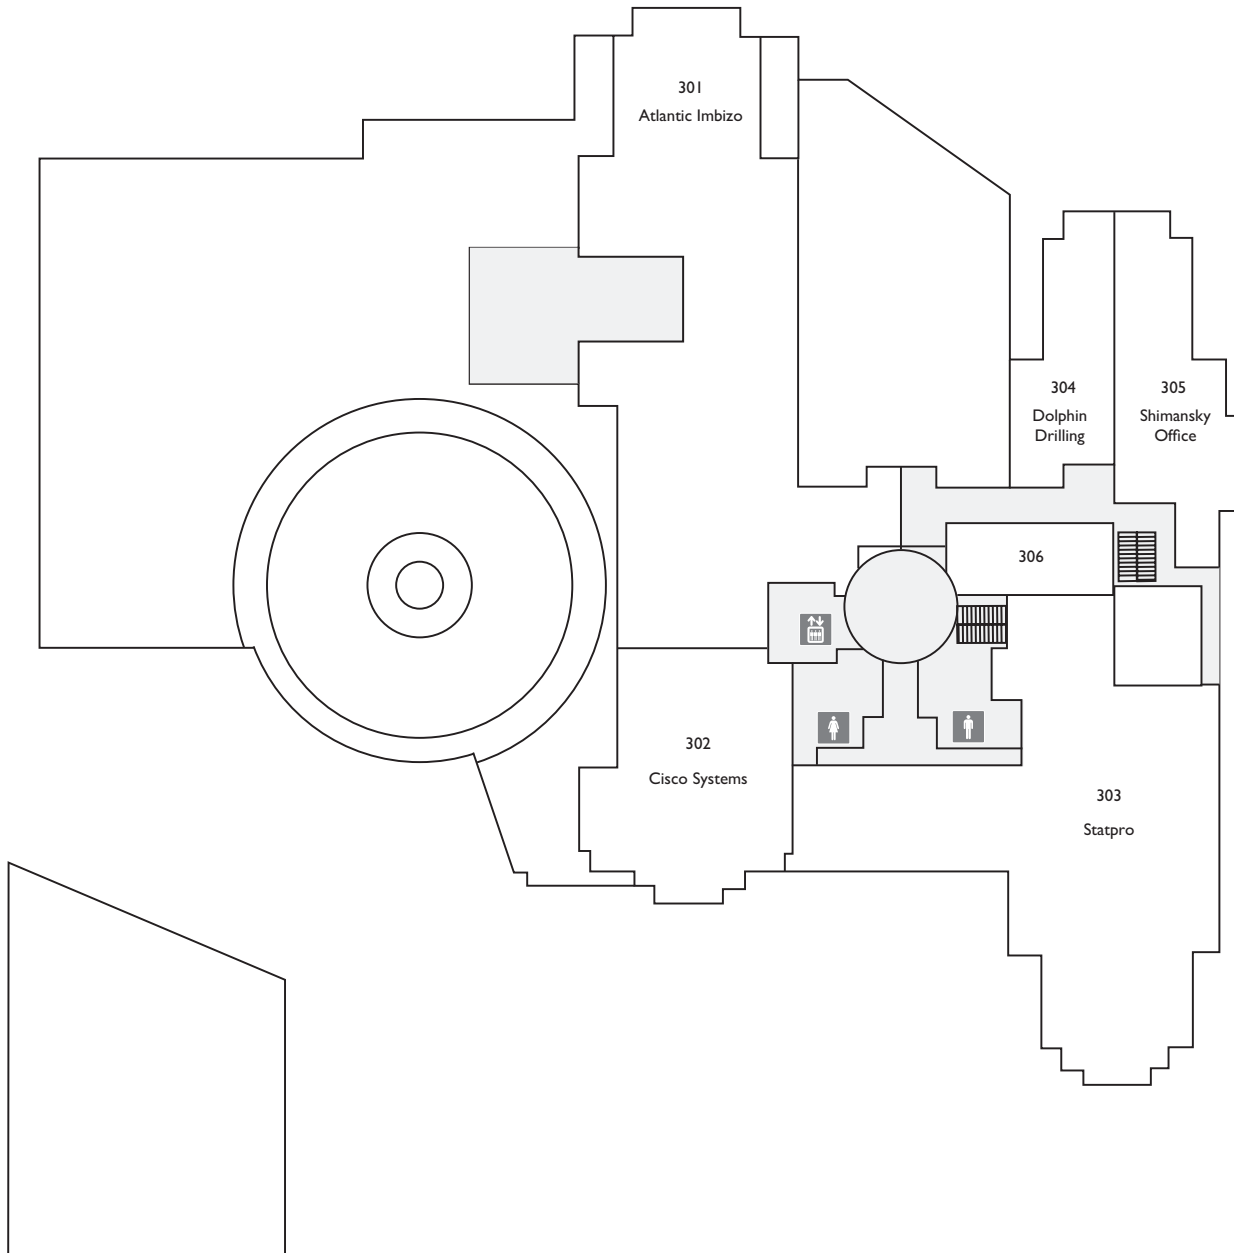

# CLOCK TOWER - THIRD FLOOR

OFFICES	
Atlantic Imbizo	301
Cisco Systems	302
Dolphin Drilling	304
Shimansky Office	305
Statpro	303