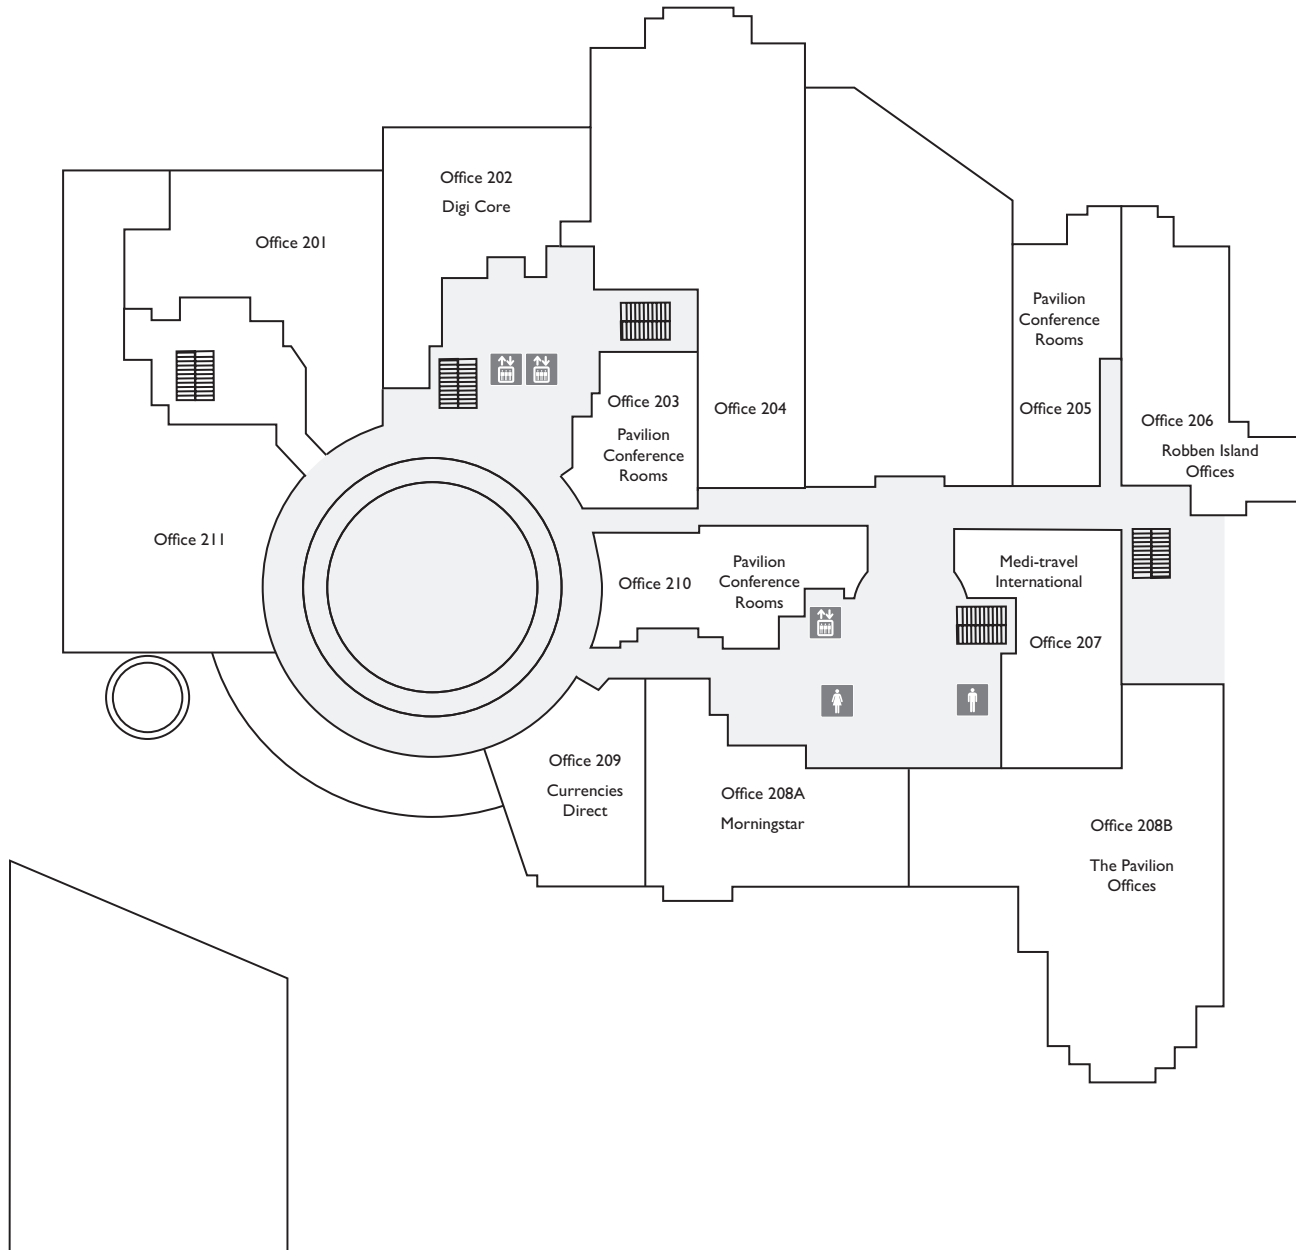

CLOCK TOWER - SECOND FLOOR

OFFICES	
Currencies Direct	209
Digi Core	202
Medi-travel International	207
Morningstar	208A
Pavilion Conference Rooms	203
Pavilion Conference Rooms	205
Pavilion Conference Rooms	210
Robben Island Offices	206
The Pavilion Offices	208B