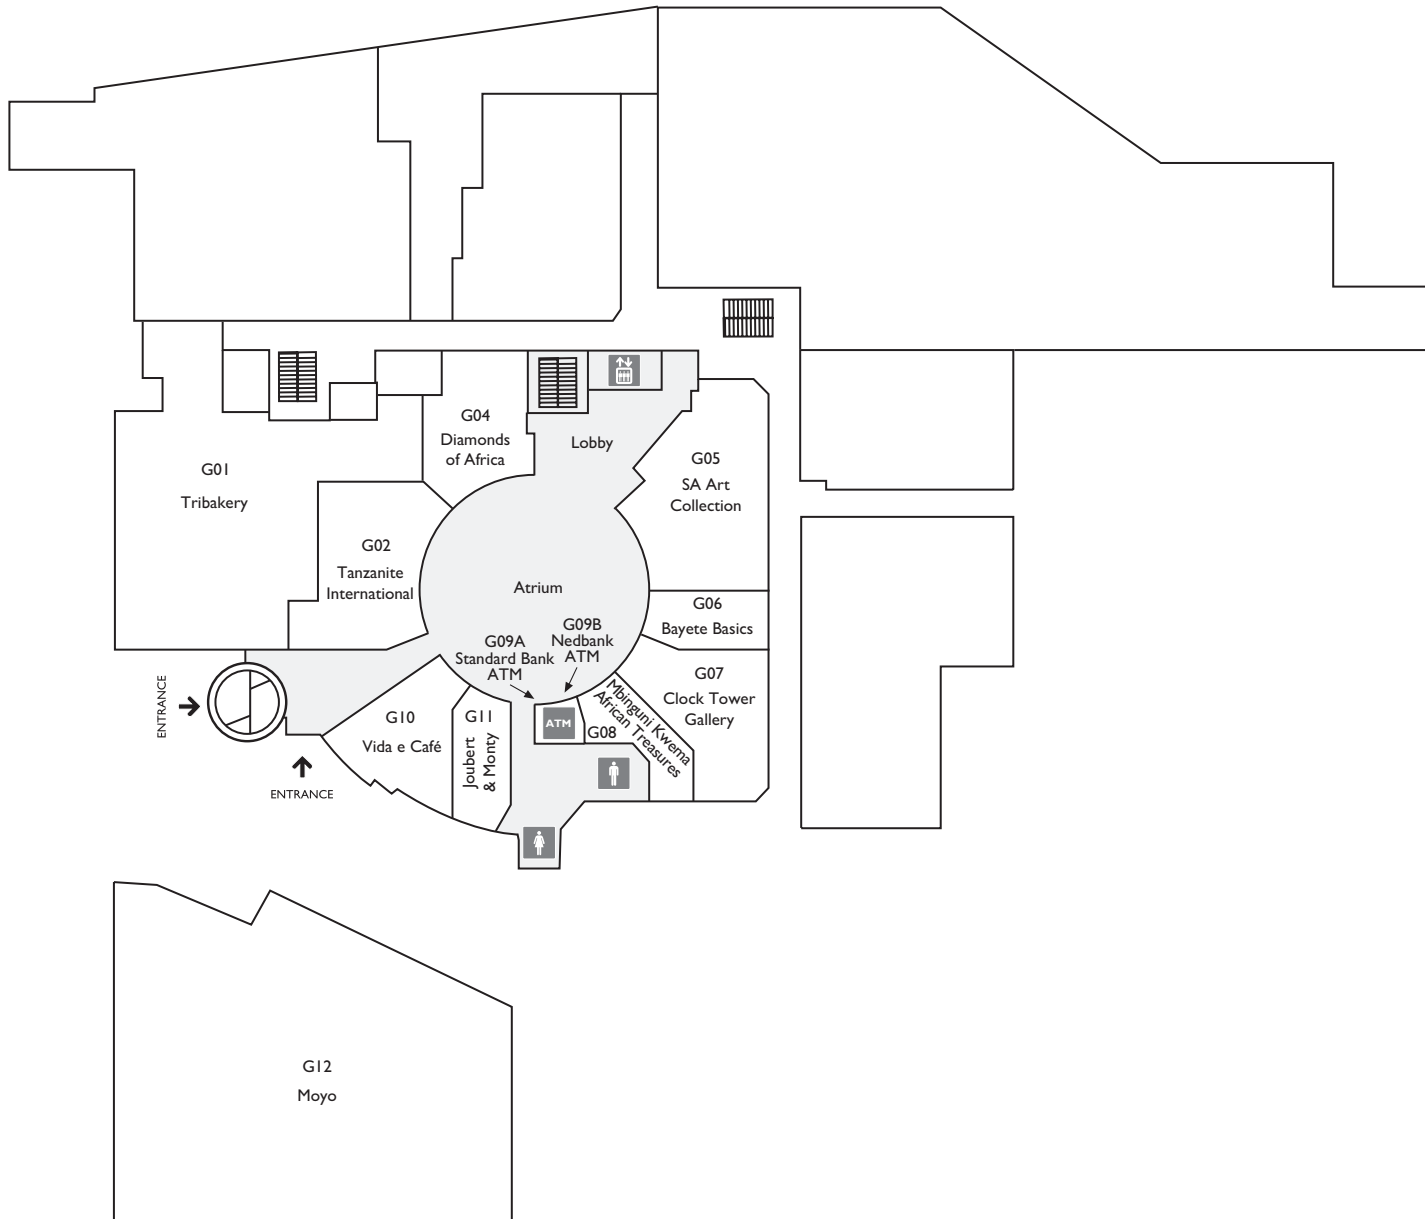

CLOCK TOWER - GROUND FLOOR

SHOPS	
Bayete Basics (until end June)	G06
Clock Tower Gallery	G07
Diamonds of Africa	G04
Joubert & Monty	G11
Mbinguni Kwema African Treasures	G08
Moyo	G12
Nedbank ATM	G09B
SA Art Collection	G05
Standard Bank ATM	G09A
Tanzanite International	G02
Tribakery	G01
Vida e Café	G10